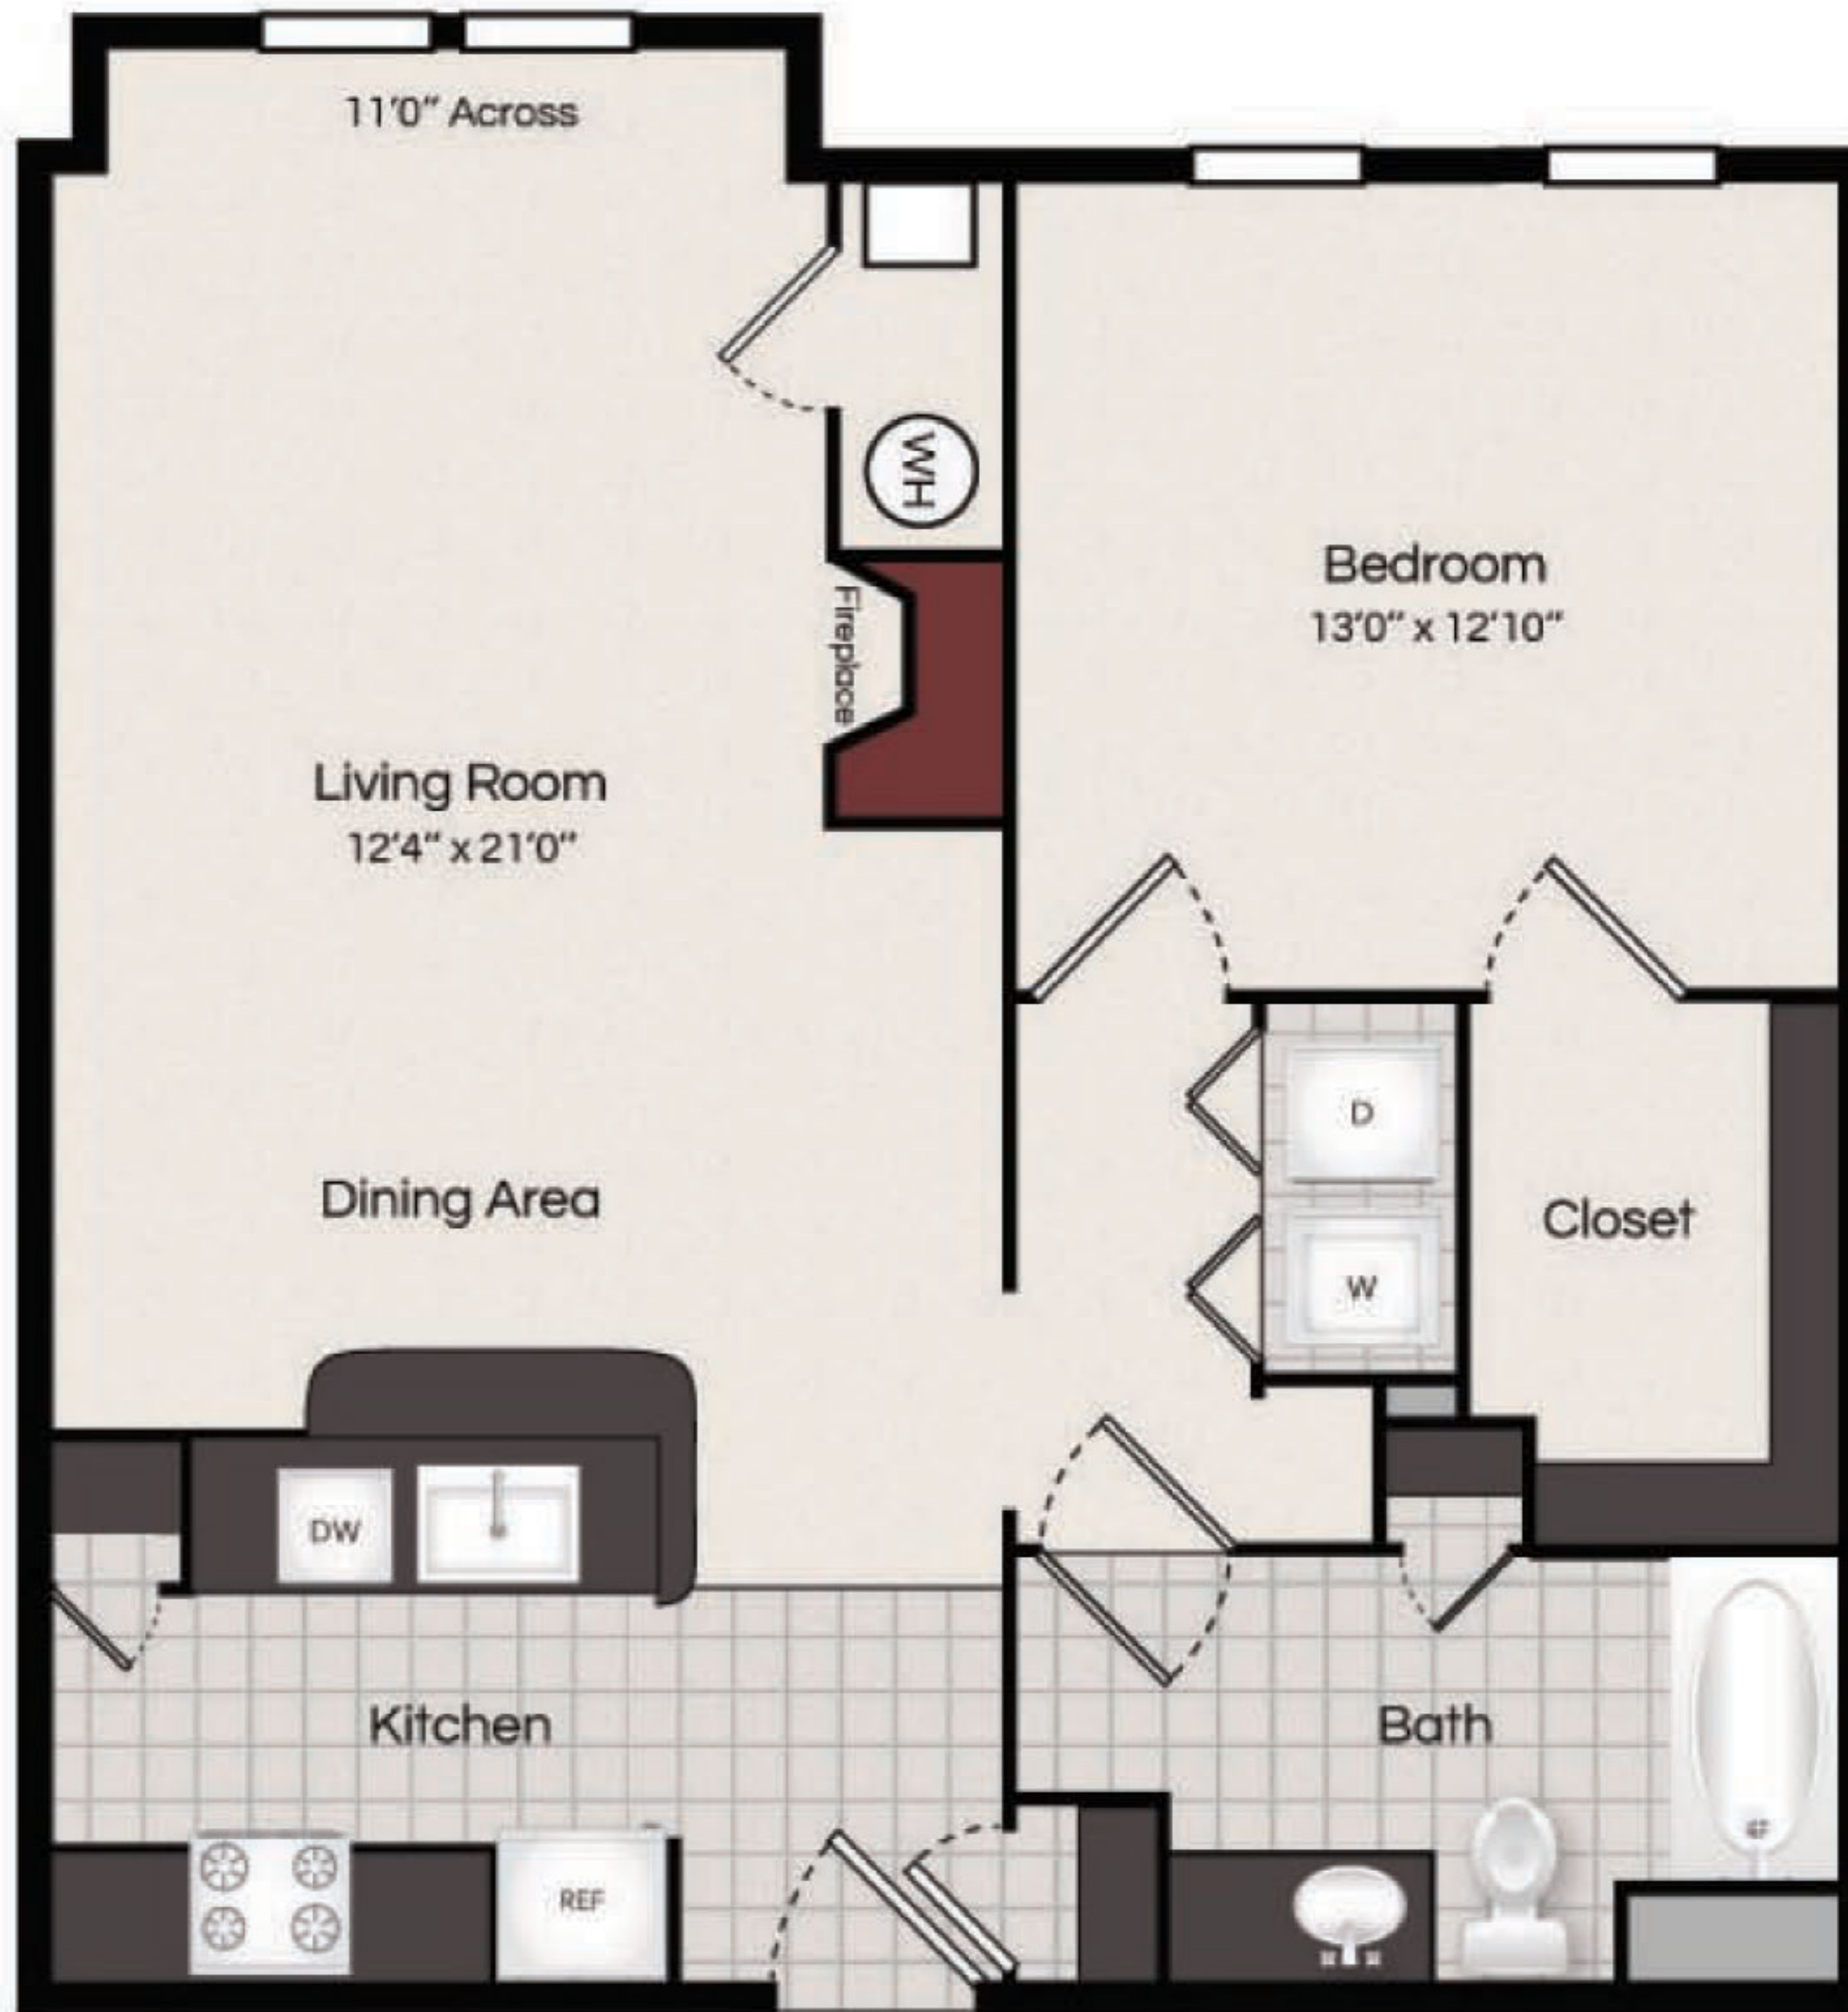

JEFFERSON AT
Dedham Station
 APARTMENT HOMES

Van Buren

1 Bed / 1 Bath
 864 sq. ft.

jeffersonatdedhamstationapartments.com

The owner and management company for this property comply fully with the provisions of the equal housing opportunity laws and nondiscrimination laws. The apartment homes have been designed and constructed to be accessible in accordance with those laws. Floor plans are artist's rendering. All dimensions are approximate. Actual product and specifications may vary in dimension or detail. Not all features are available in every apartment. Prices and availability are subject to change. Please see a representative for details. Fireplace available on fourth floor only.