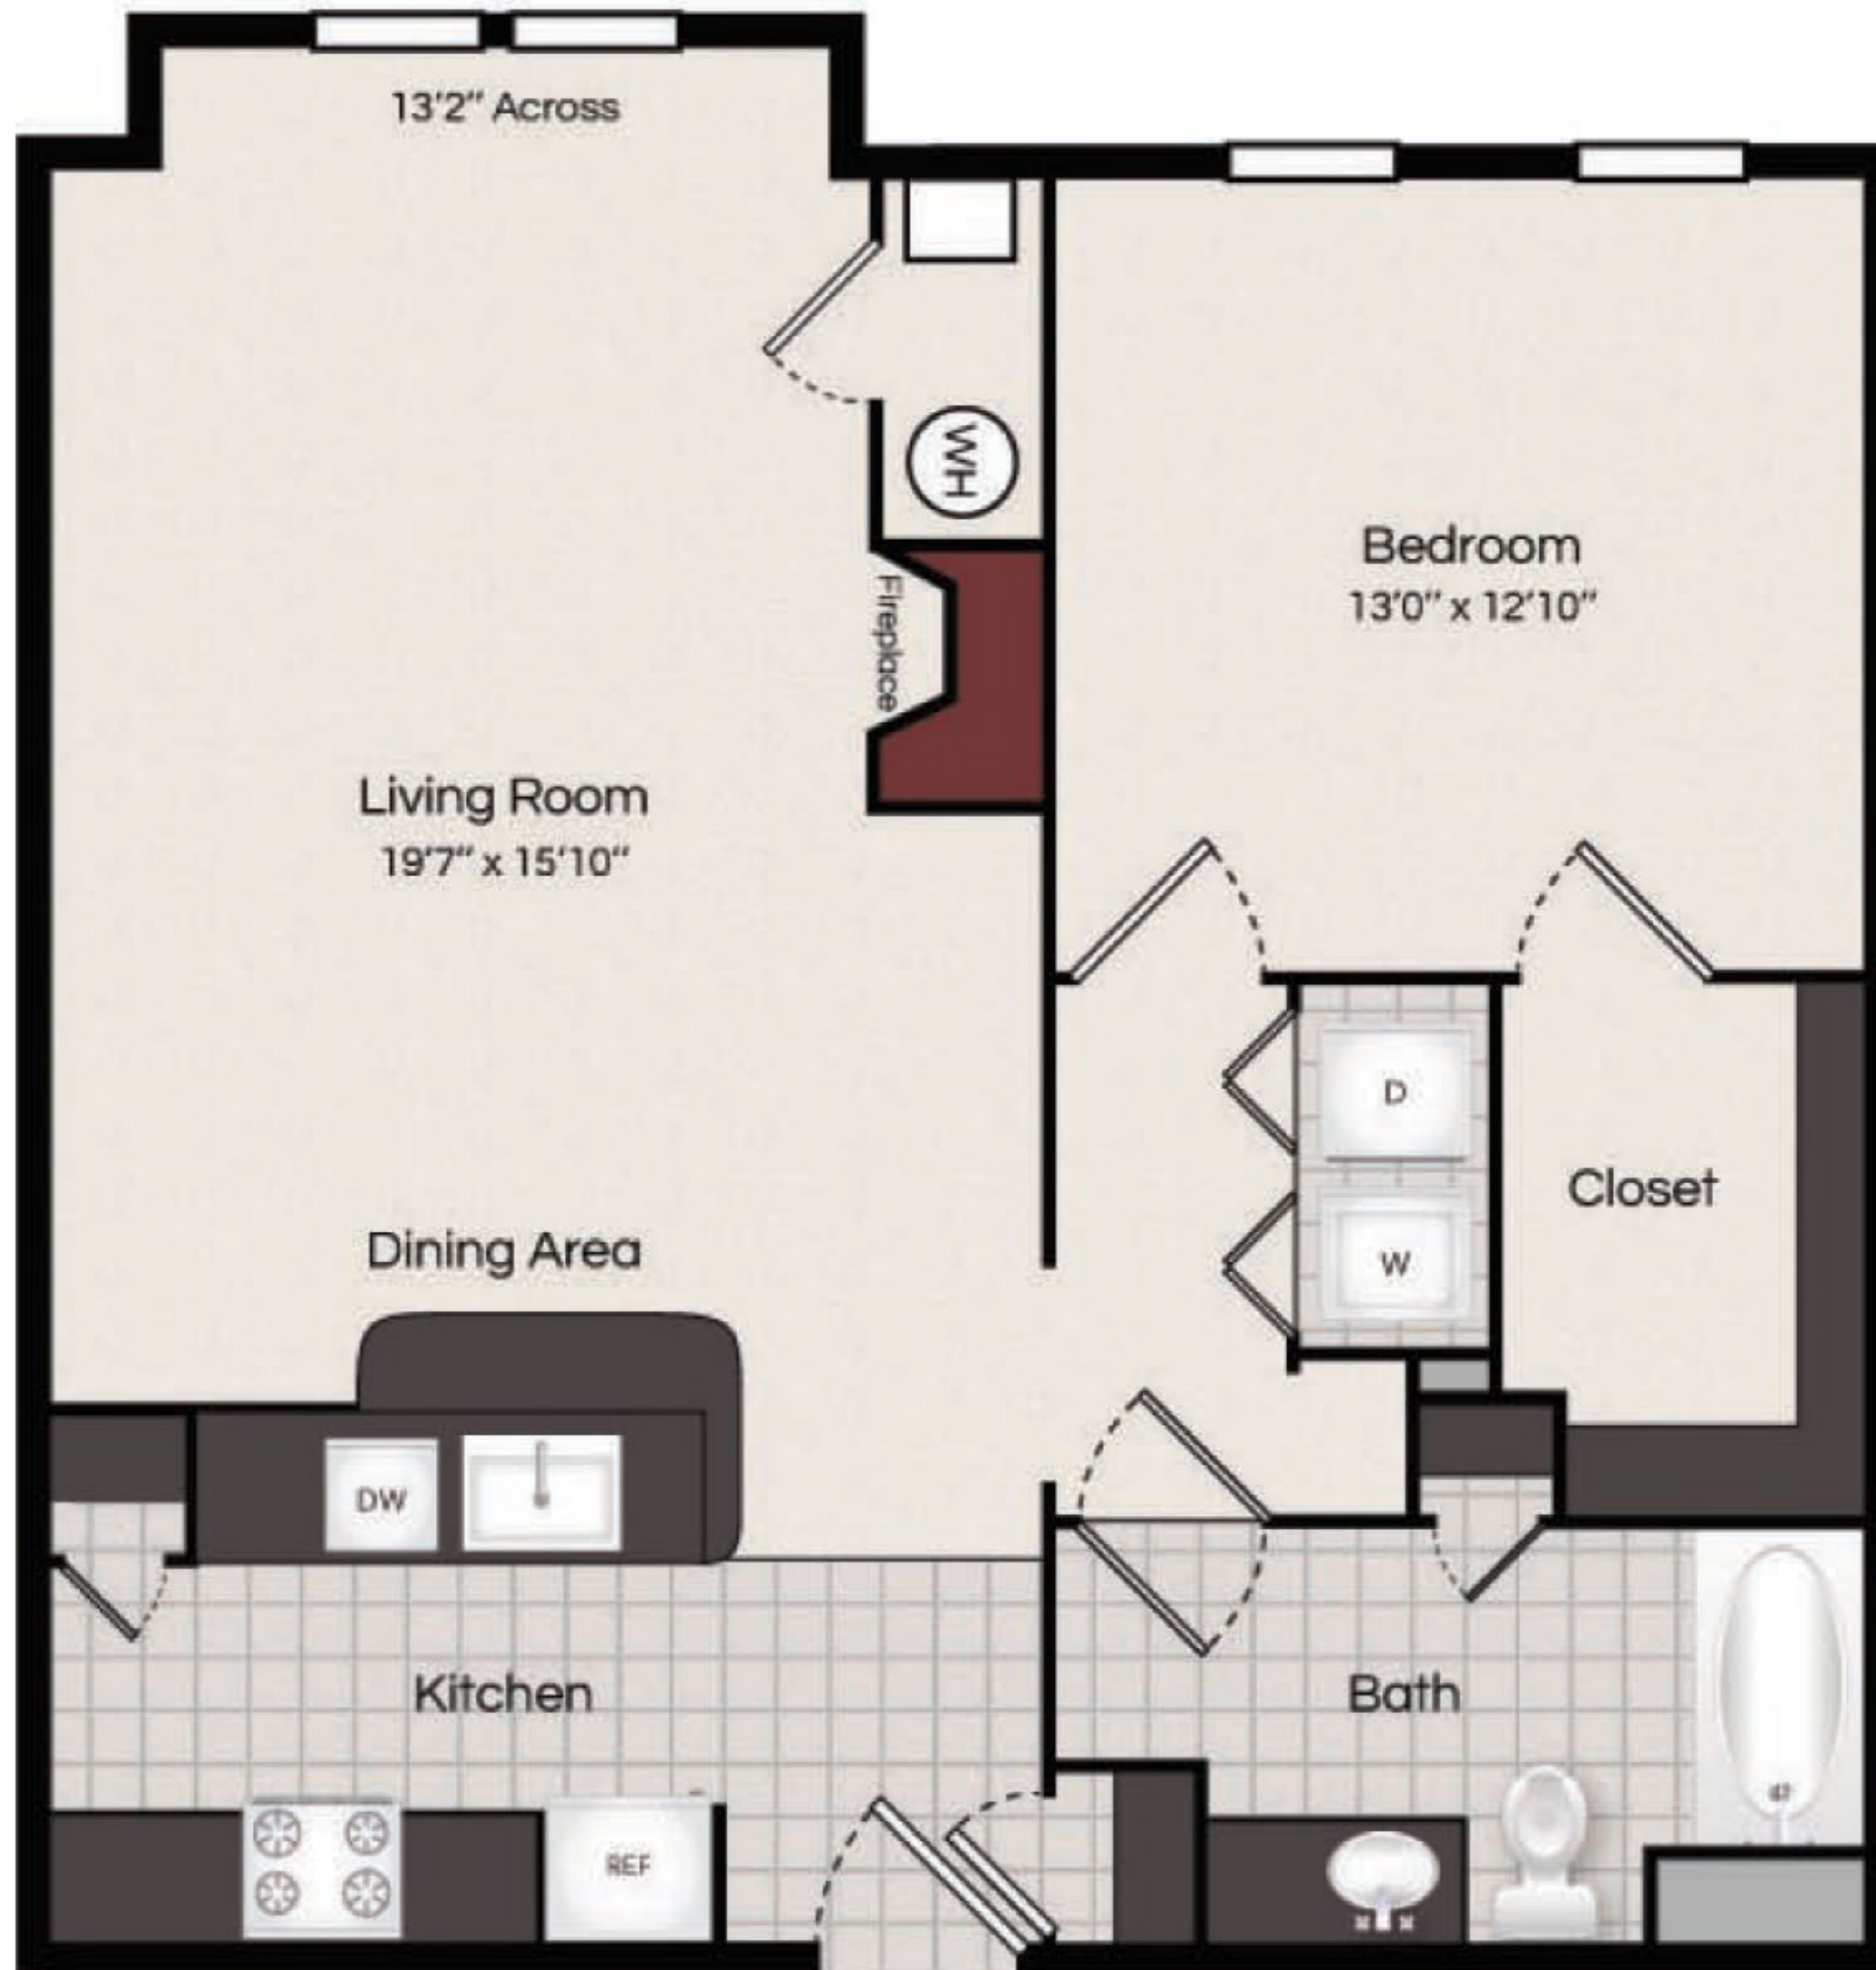

JEFFERSON AT
Dedham Station
 APARTMENT HOMES

Reagan

1 Bed / 1 Bath
 886 sq. ft.

jeffersonatdedhamstationapartments.com

The owner and management company for this property comply fully with the provisions of the equal housing opportunity laws and nondiscrimination laws. The apartment homes have been designed and constructed to be accessible in accordance with those laws. Floor plans are artist's rendering. All dimensions are approximate. Actual product and specifications may vary in dimension or detail. Not all features are available in every apartment. Prices and availability are subject to change. Please see a representative for details. Fireplace available on fourth floor only.