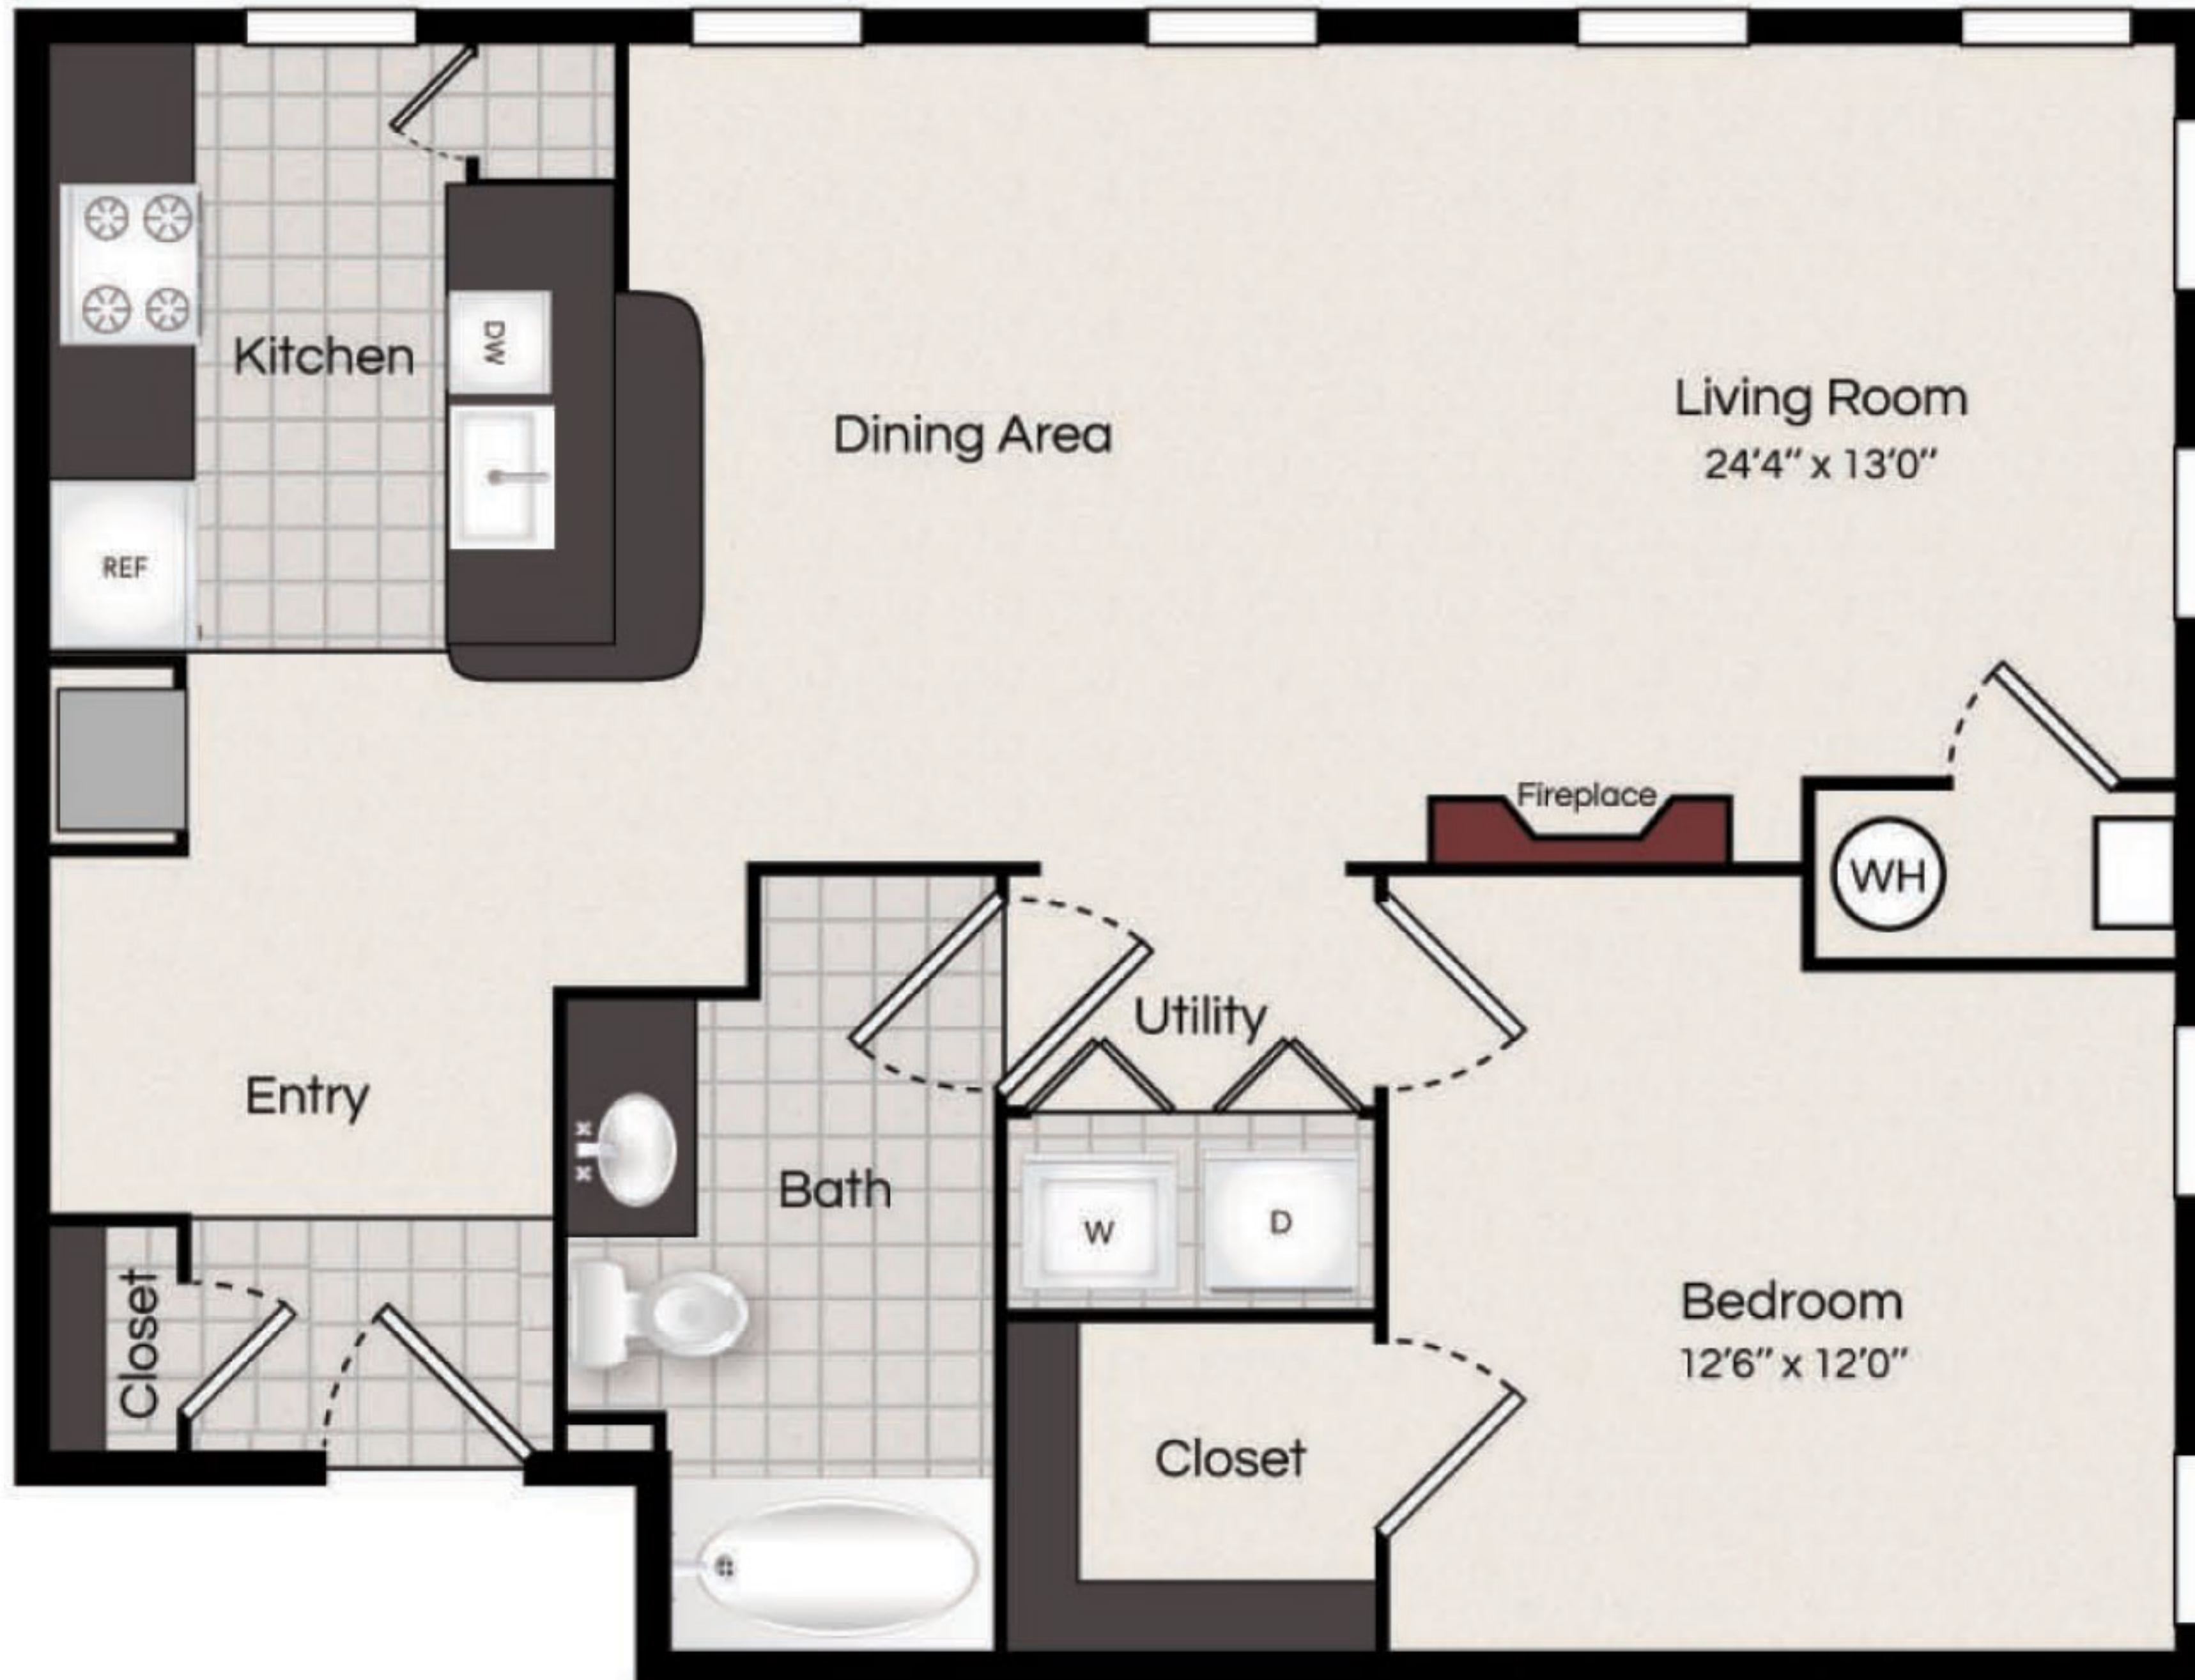

JEFFERSON AT  
*Dedham Station*  
 APARTMENT HOMES

*Monroe*

1 Bed / 1 Bath  
 849 sq. ft.

[jeffersonatdedhamstationapartments.com](http://jeffersonatdedhamstationapartments.com)

The owner and management company for this property comply fully with the provisions of the equal housing opportunity laws and nondiscrimination laws. The apartment homes have been designed and constructed to be accessible in accordance with those laws. Floor plans are artist's rendering. All dimensions are approximate. Actual product and specifications may vary in dimension or detail. Not all features are available in every apartment. Prices and availability are subject to change. Please see a representative for details. Fireplace available on fourth floor only.