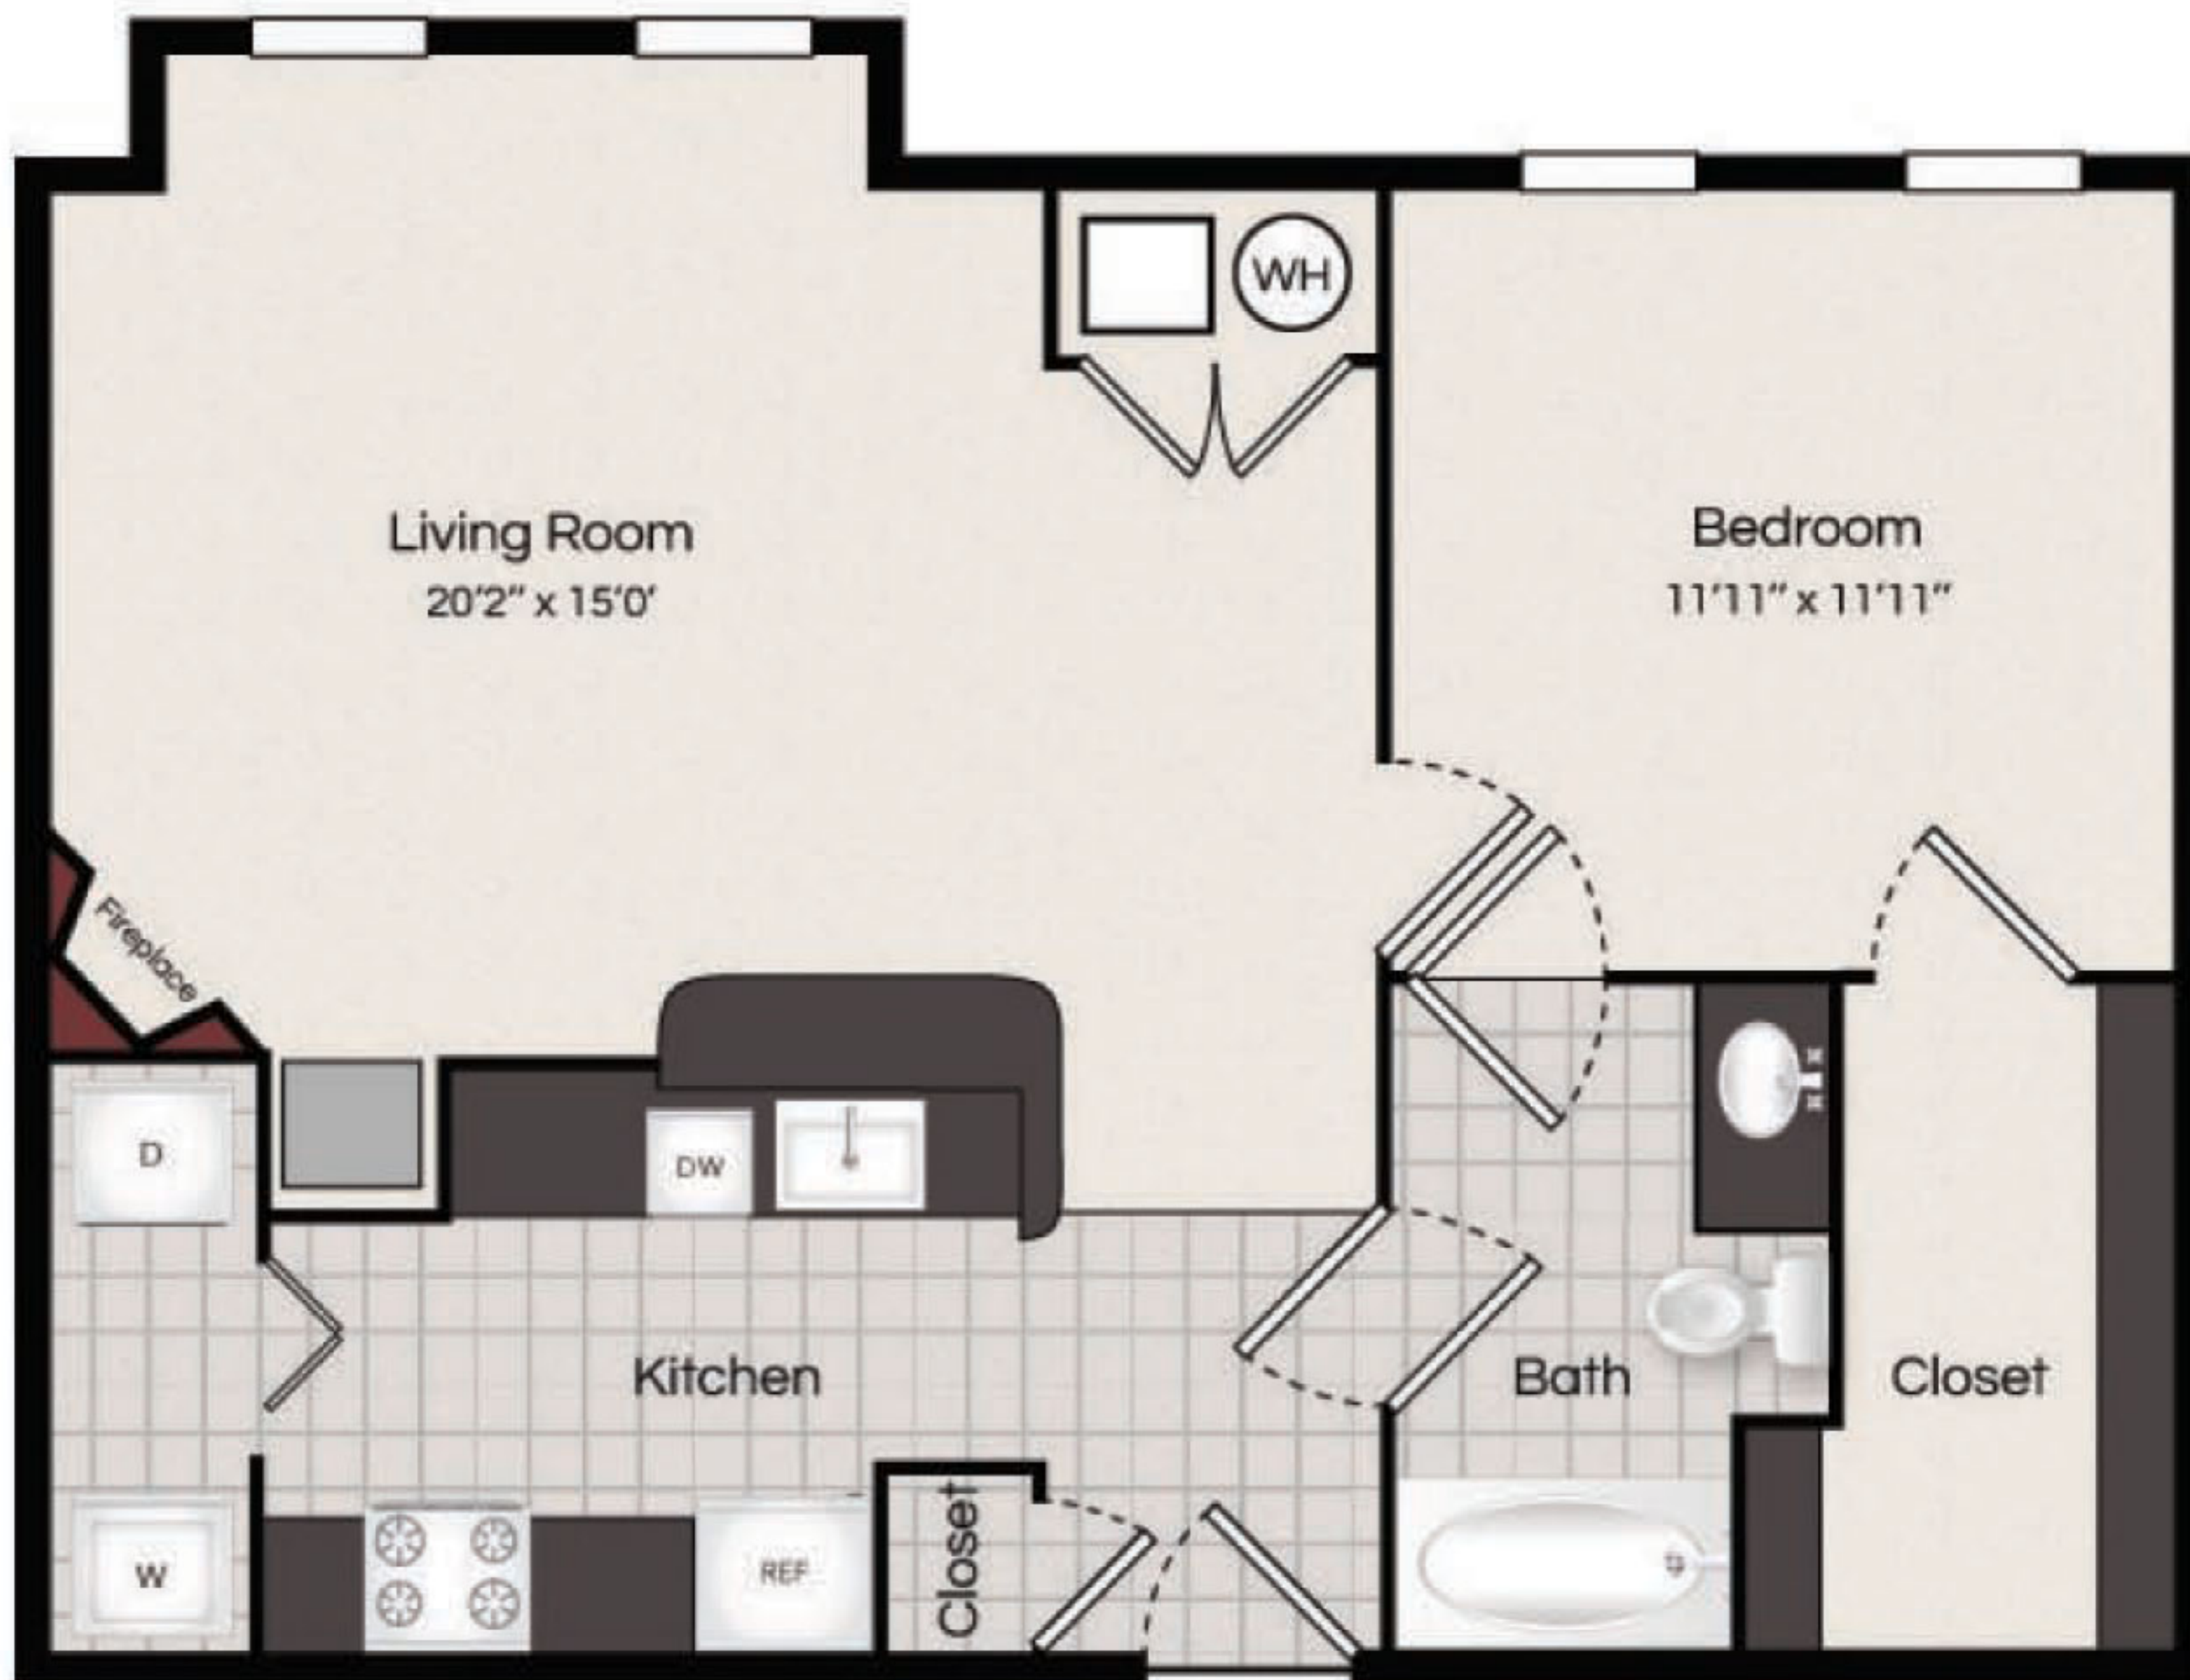

JEFFERSON AT
Dedham Station
 APARTMENT HOMES

Jefferson

1 Bed / 1 Bath
 782 sq. ft.

jeffersonatdedhamstationapartments.com

The owner and management company for this property comply fully with the provisions of the equal housing opportunity laws and nondiscrimination laws. The apartment homes have been designed and constructed to be accessible in accordance with those laws. Floor plans are artist's rendering. All dimensions are approximate. Actual product and specifications may vary in dimension or detail. Not all features are available in every apartment. Prices and availability are subject to change. Please see a representative for details. Fireplace available on fourth floor only.