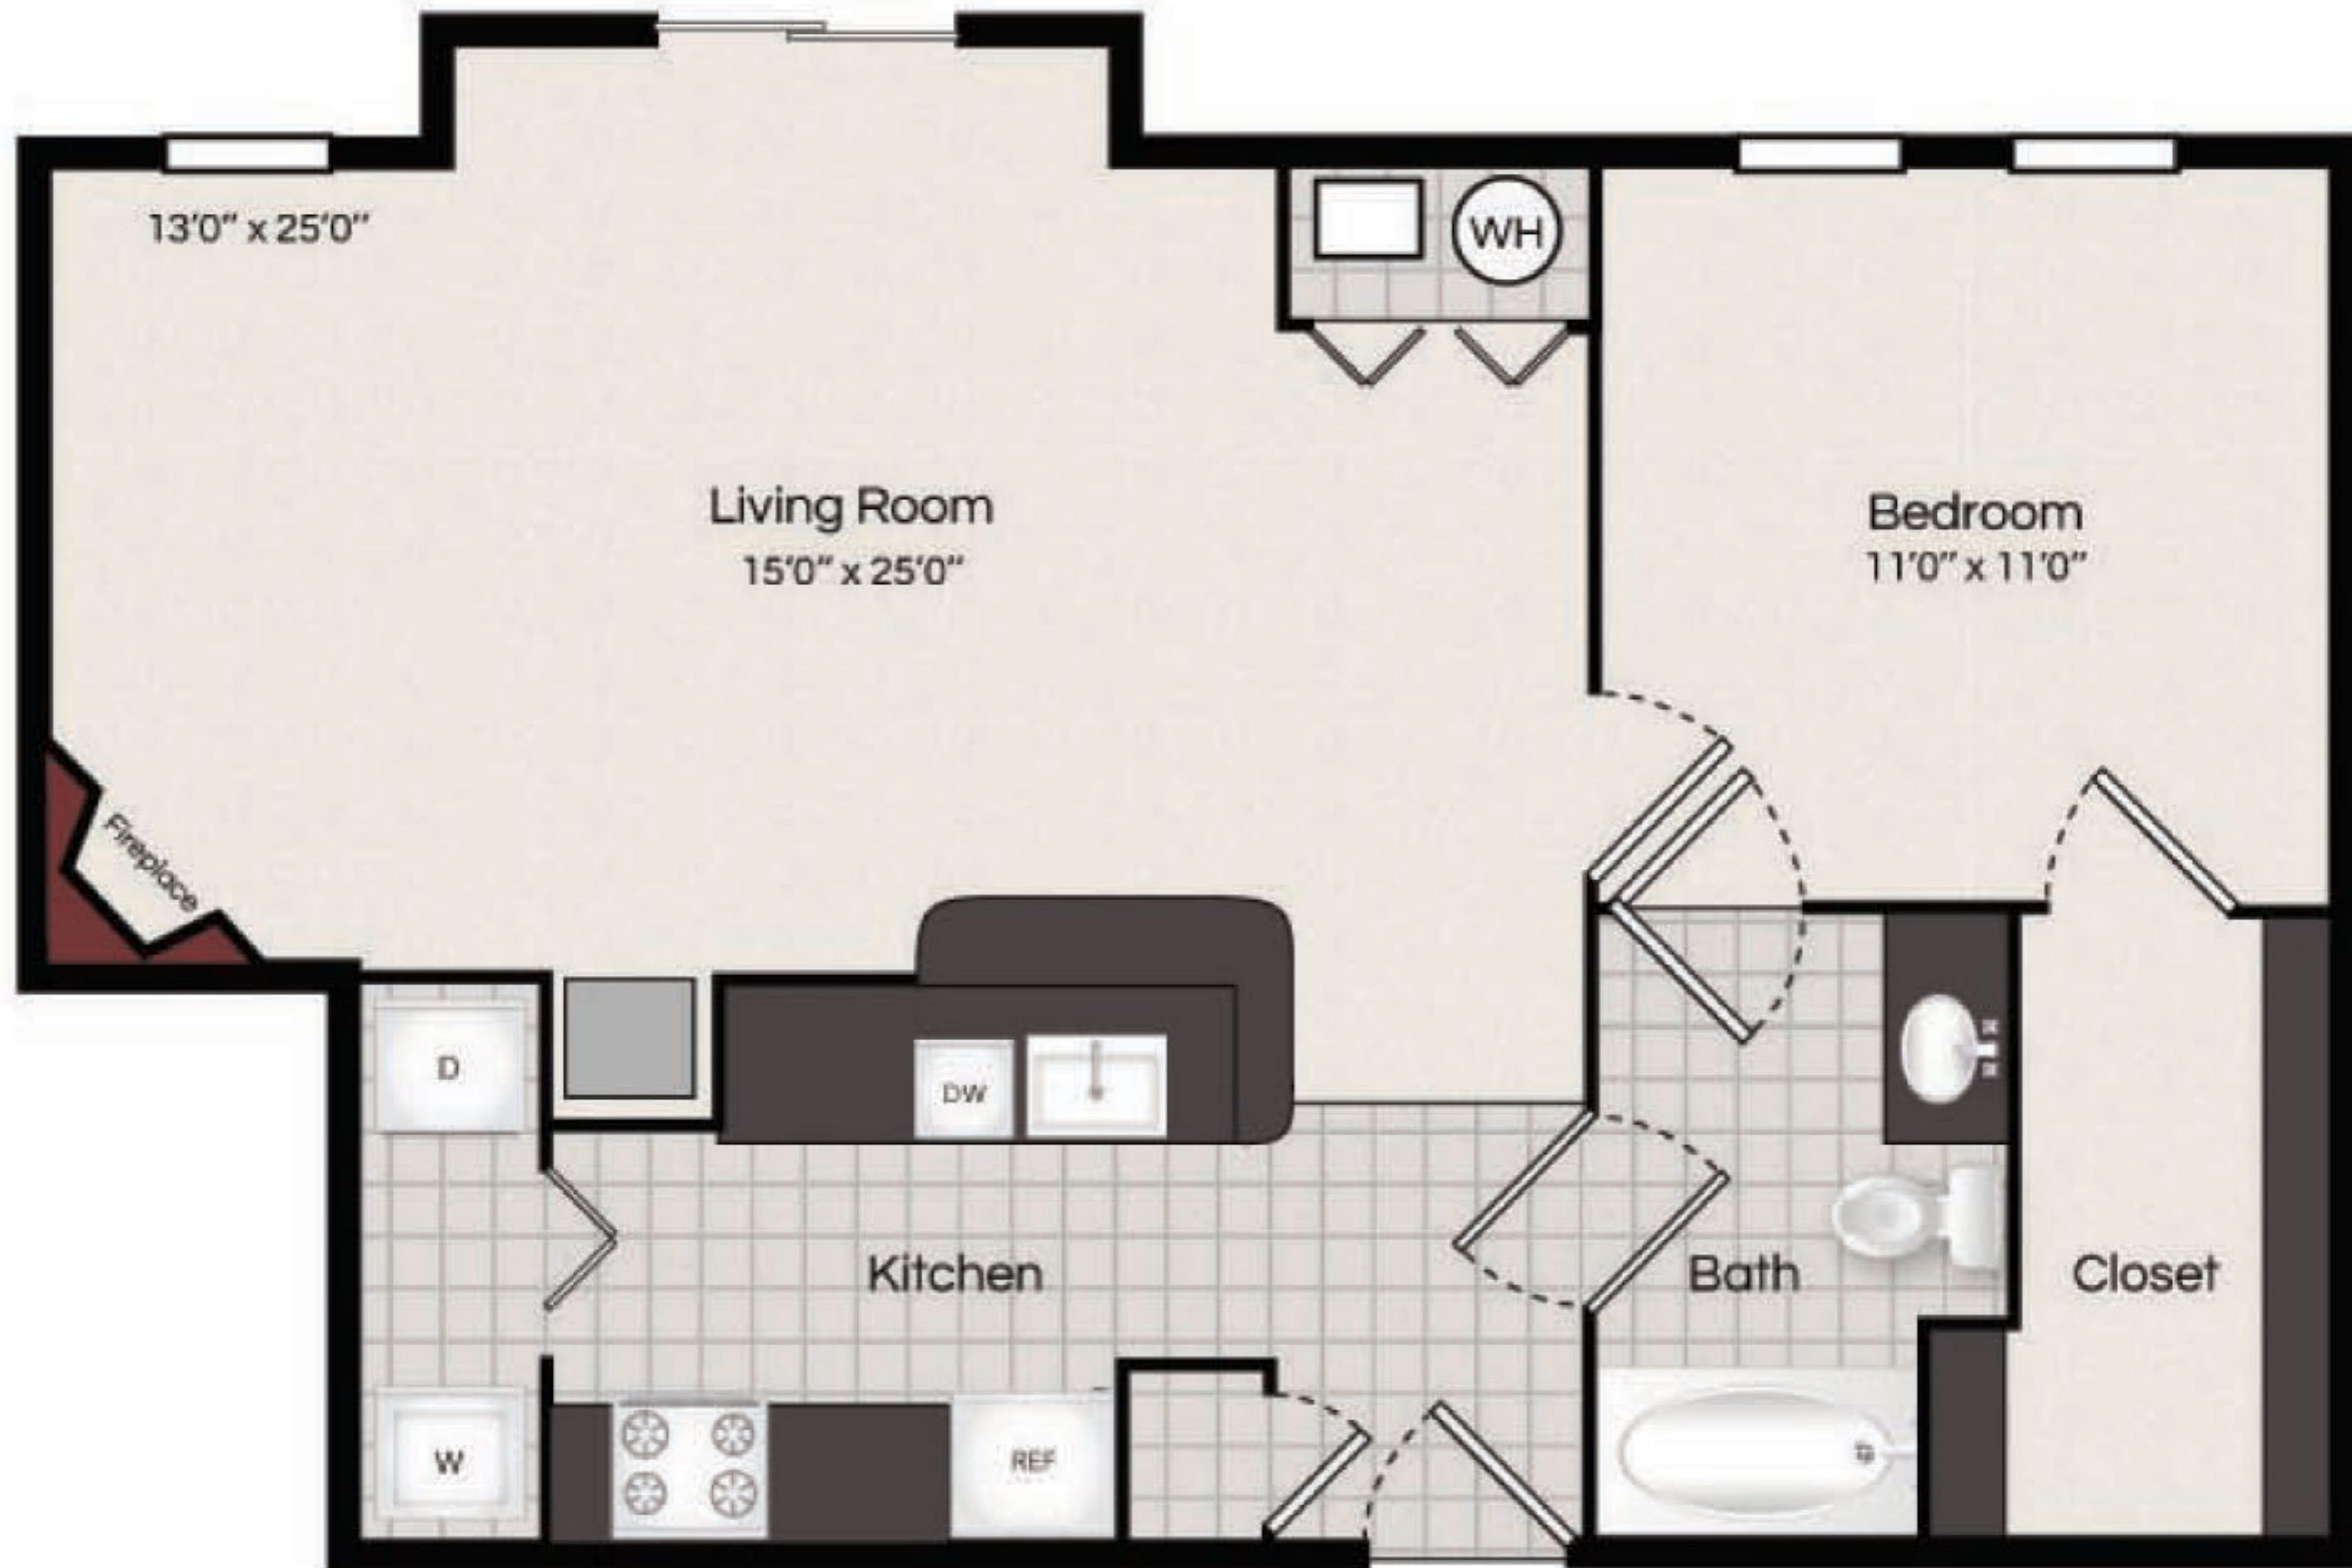

JEFFERSON AT
Dedham Station
 APARTMENT HOMES

Garfield

1 Bed / 1 Bath
 849 sq. ft.

jeffersonatdedhamstationapartments.com

The owner and management company for this property comply fully with the provisions of the equal housing opportunity laws and nondiscrimination laws. The apartment homes have been designed and constructed to be accessible in accordance with those laws. Floor plans are artist's rendering. All dimensions are approximate. Actual product and specifications may vary in dimension or detail. Not all features are available in every apartment. Prices and availability are subject to change. Please see a representative for details. Fireplace available on fourth floor only.