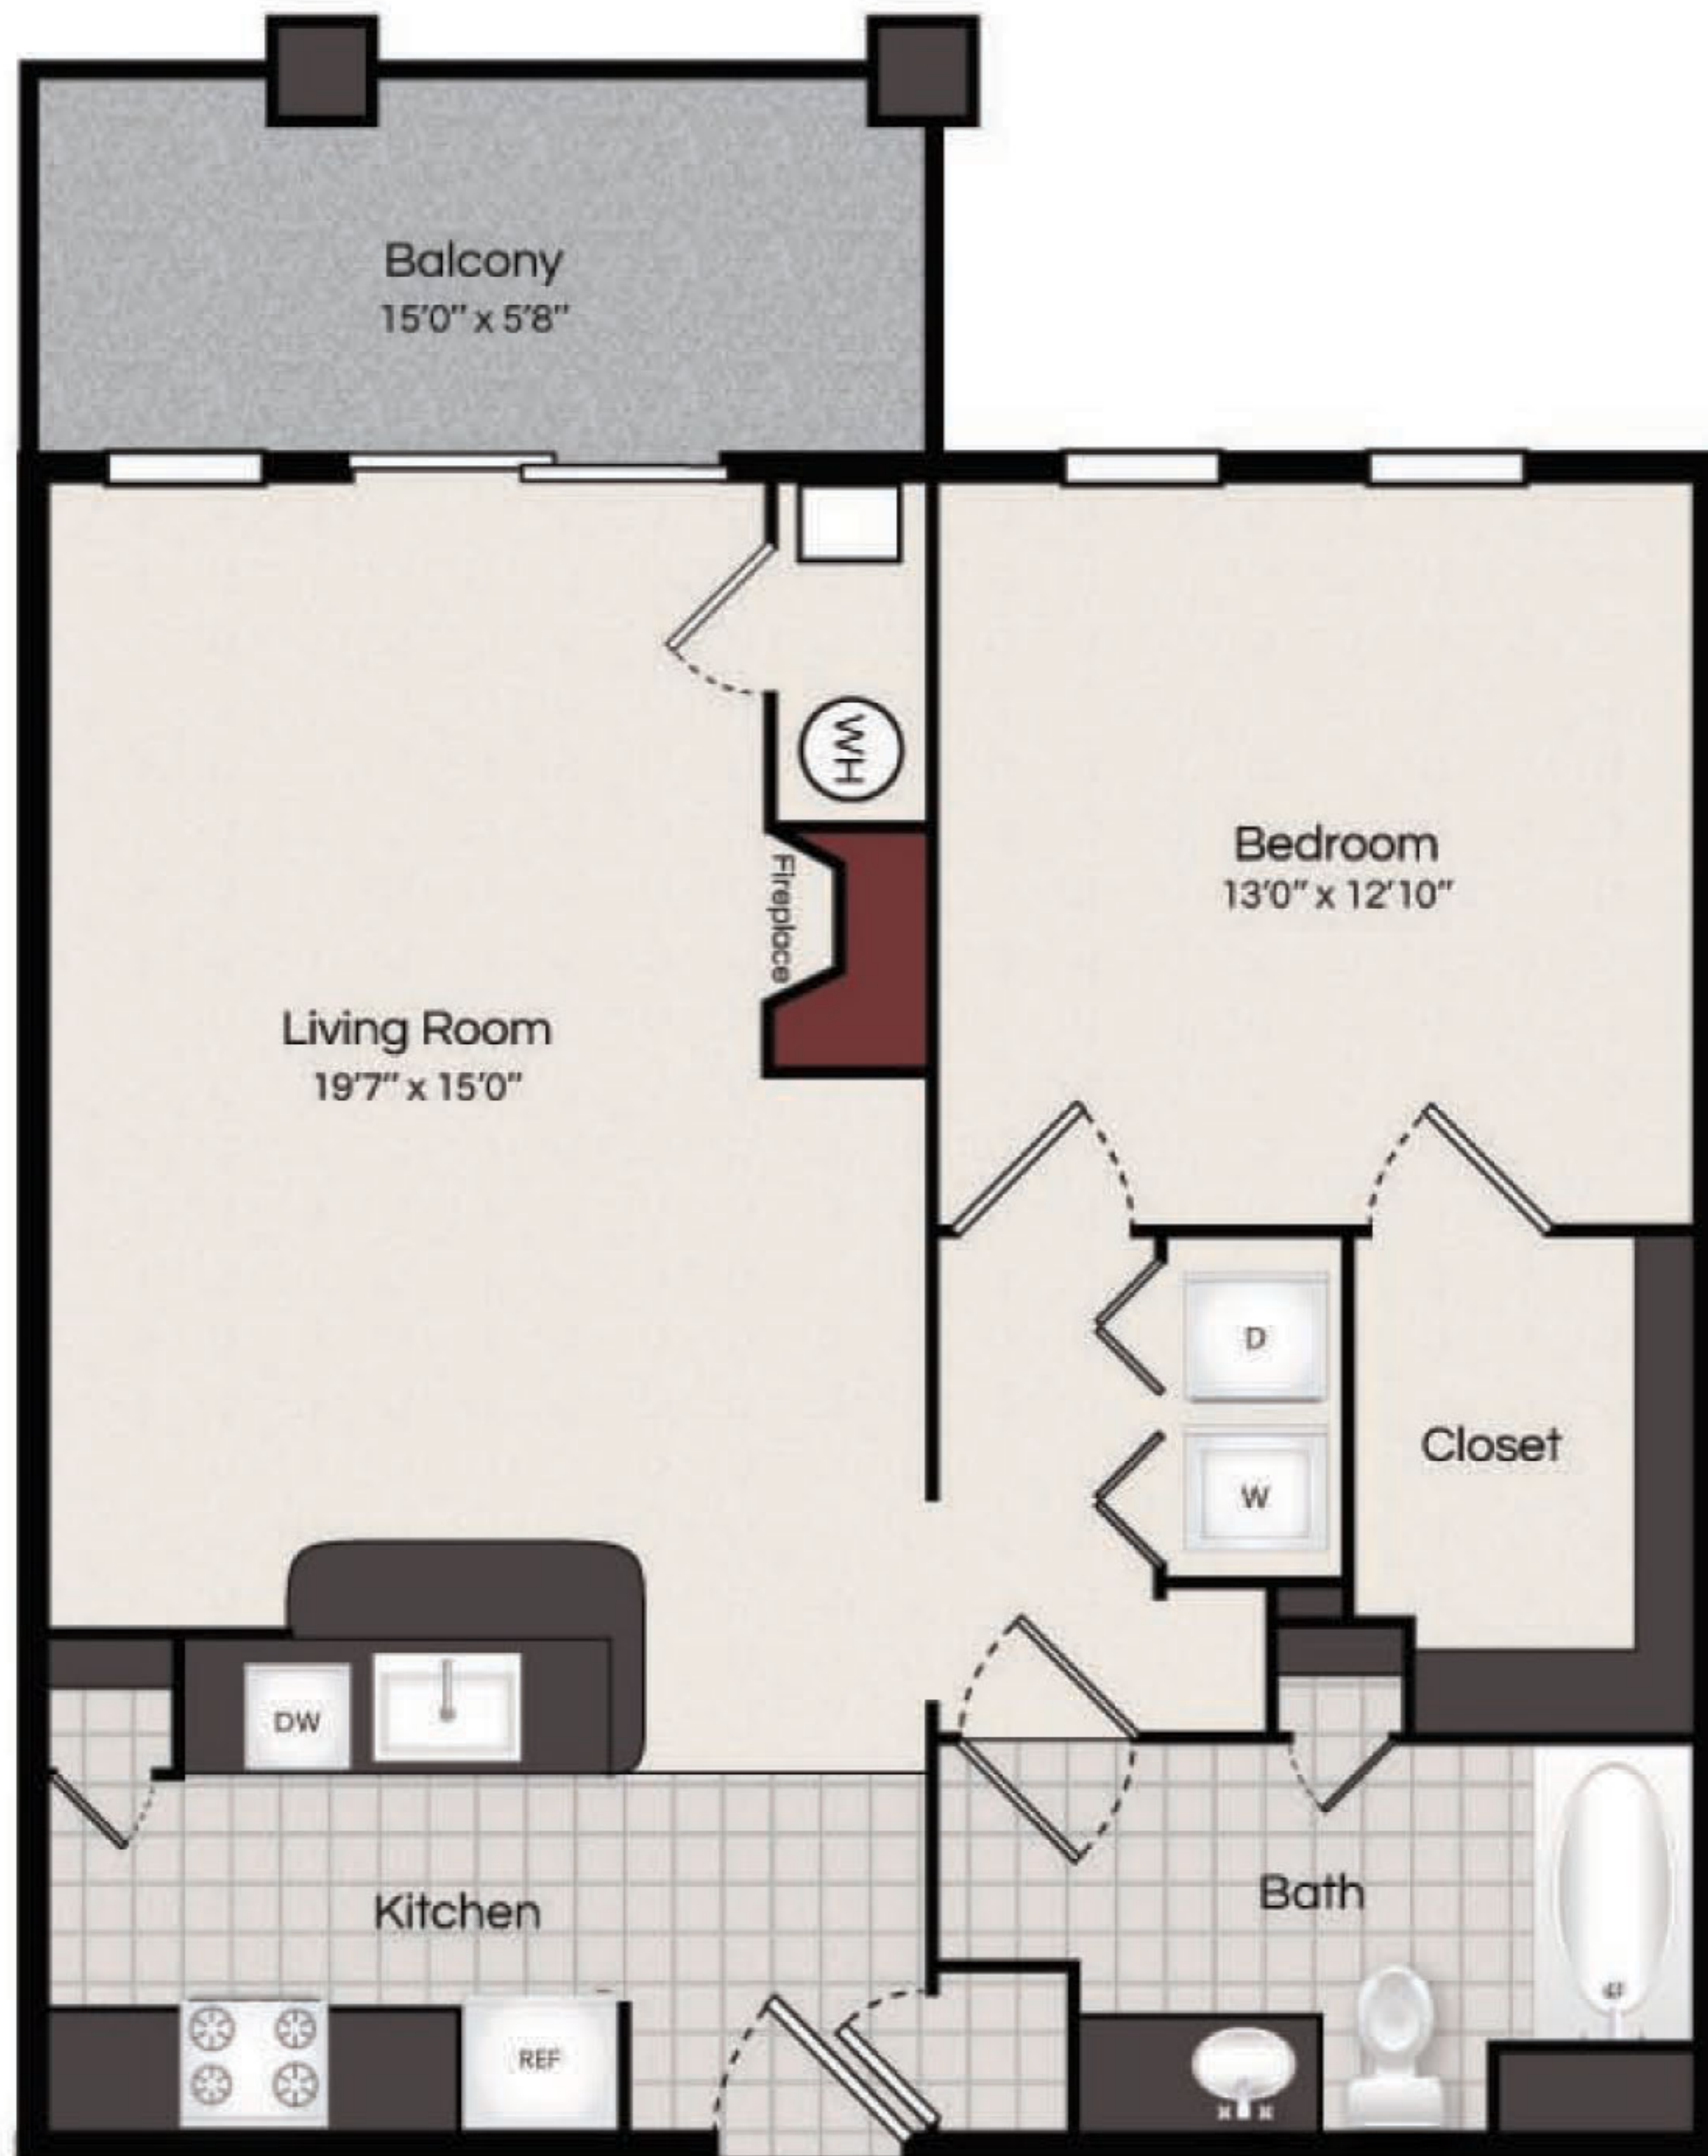

JEFFERSON AT
Dedham Station
 APARTMENT HOMES

Ford

1 Bed / 1 Bath
 841 sq. ft.

jeffersonatdedhamstationapartments.com

The owner and management company for this property comply fully with the provisions of the equal housing opportunity laws and nondiscrimination laws. The apartment homes have been designed and constructed to be accessible in accordance with those laws. Floor plans are artist's rendering. All dimensions are approximate. Actual product and specifications may vary in dimension or detail. Not all features are available in every apartment. Prices and availability are subject to change. Please see a representative for details. Fireplace available on fourth floor only.